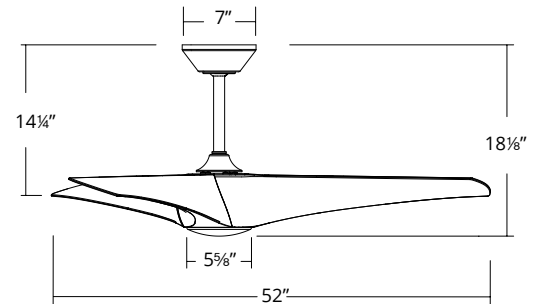

ZEPHYR

FR-W2006-52L

52" Ceiling Fan

MODERN FORMS

SMART FANS

PRODUCT DESCRIPTION

With smart controls and a discreet DC Motor, Zephyr is a form of luxury that comes in a stylish three blade design. A robust LED luminaire with artisan-crafted opal glass and thick aerodynamically soundless blades round out the design. Available in four rich architectural finishes. The Modern Forms app allows for full control of one or many smart fans and integration with current smart home control systems including Control4 and Samsung SmartThings.

FEATURES

- 6 fan speeds through both Summer and Winter Modes
- Silent DC motor
- Optional LED luminaire kit included
- Includes BT remote control
- Optional wall control sold separately
- Compatible with Modern Forms app

AIRFLOW/ENERGY EFFICIENCY

Weighted-Average/High Airflow CFM:	2975/4655**
Weighted-Average/High Energy Use (W):	13/22
Estimated Yearly Energy Cost ($):	6
Weighted-Average/High Efficiency (CFM/W):	141/141
Max RPM:	161

ORDER NUMBER

Model	Housing	Blade
FR-W2006-52L	GH <i>Graphite</i>	WW <i>Weathered Wood</i>
	MB <i>Matte Black</i>	DK <i>Distressed Koa</i>
	MB <i>Matte Black</i>	MB <i>Matte Black</i>
	MW <i>Matte White</i>	MW <i>Matte White</i>

Example: **FR-W2006-52L-MB**

For 2700K add "-27" ; for 3500K add "-35" before the finish: **FR-W2006-52L-27-MB**

*Results may vary based on application and surroundings.

*This fan comes uni-pack - blade select options are not available

** Airflow tested with 8-inch rod

SPECIFICATIONS

Construction:	Aluminum, ABS
Blade:	16° Pitch, 52" sweep
Downrod:	3/4"W + 8"H included
Mounting Slope:	Up to 30°
Wire:	80"
Hanging Weight:	17 lbs
Total Power:	49.5W
Standards:	UL/cUL Wet Location listed, Title 24 JA8-2016 Compliant, Title 20, Energy Star rated
Motor Type:	120 x 20 sensorless DC motor

WIRELESS PERFORMANCE

Wi-Fi Range:	Up to 150 ft*
Bluetooth Range:	Up to 150 ft*

LUMINAIRE PERFORMANCE

Light Source:	LED
Light Wattage:	20W
Lumens/Delivered Lumens:	1600/846
Dimming:	Integrated
CRI:	90
Color Temperature:	3000K (2700K/3500K options available)
Rated Life:	50,000 hours

The Modern Forms app synchronizes seamlessly with smart home devices you already own

modernforms.com
Phone (800) 526.2588
Fax (800) 526.2585

Headquarters/Eastern Distribution Center
44 Harbor Park Drive
Port Washington, NY 11050

Central Distribution Center
1600 Distribution Ct
Lithia Springs, GA 30122

Western Distribution Center
1750 Archibald Avenue
Ontario, CA 91760